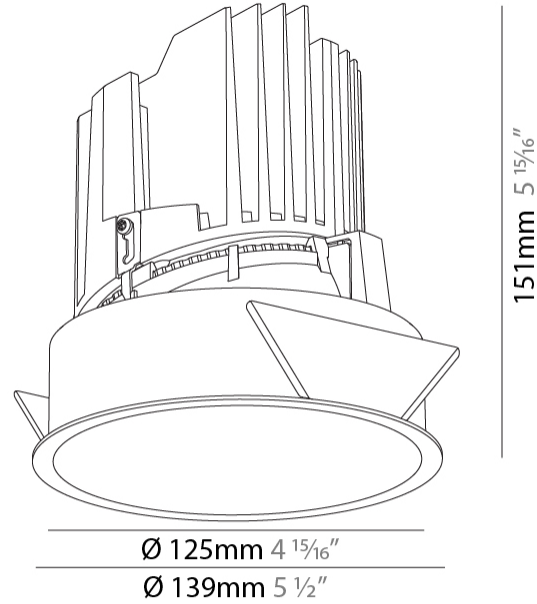

PHYSICAL

Shape: Round
Diameter (mm): 139
Diameter (in): 5 1/2
Height (mm): 151
Height (in): 5 15/16
Ceiling Thickness (mm): 10 / 12.5 / 15
Ceiling Thickness (in): 3/8 or 1/2 or 9/16
Min. Recessing Depth (mm): 170
Min. Recessing Depth (in): 6 11/16
Light Distribution: Downlight
Weight (kg): 0.921
Weight (lbs): 2.03
Fixture Finish: SSR / BKV / CWI / CRY / HAB / LAG / UFT / ITA / RUA / RUR / MIC / FTG / MYG / TWT / LOD / PUS / FRO / FUP / KIA / POP / BLS / SPG / MEY / GOH / GUM / CHC / COM / ABZ / JAG / OBR / MOS / ROR
Fixture Material: Aluminum Die Cast
Cut-out Measurements: 130mm / 5 1/8"

ELECTRICAL

Lamp Type: LED (Zhaga Standard)
Input Wattage (W): 13.2 / 16.5
Total Output Wattage (W): 12 / 14
Dimming: Tri-Mode (Non-Dimming and Phase Dimming (120Vac only) and 0-10V Dimming)
Driver Included: No
Driver Location: Recessed Housing
Driver Type: Constant Current - Universal
Driver Class: Class 2
Housing: See components
Input Voltage (V): 120 - 277
Constant Current (MA): 350

LED

Number of LEDs: 1
Color Temperature (°K): 2700 / 3000 / 3500 / 4000
Max. Delivered Lumen (lm): 870 / 970 / 1039 / 1060
Nominal Lumen (lm): 960 / 1070 / 1156 / 1180
CRI: >90 CRI
Efficiency (%): 0.905
Lamp Life (hrs): 50000

OPTICAL

Reflector: 10

RATINGS AND CERTIFICATIONS

Certified By: Certified for North American Standards
IP rating: IP20