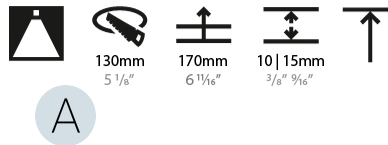

PHYSICAL

Shape: Round
Diameter (mm): 139
Diameter (in): 5 1/2
Height (mm): 151
Height (in): 5 15/16
Ceiling Thickness (mm): 10 / 12.5 / 15
Ceiling Thickness (in): 3/8 or 1/2 or 9/16
Min. Recessing Depth (mm): 170
Min. Recessing Depth (in): 6 11/16
Light Distribution: Downlight
Weight (kg): 0.921
Weight (lbs): 2.03
Fixture Finish: SSR / BKV / CWI / CRY / HAB / LAG / UFT / ITA / RUA / RUR / MIC / FTG / MYG / TWT / LOD / PUS / FRO / FUP / KIA / POP / BLS / SPG / MEY / GOH / GUM / CHC / COM / ABZ / JAG / OBR / MOS / ROR
Fixture Material: Aluminum Die Cast
Cut-out Measurements: 130mm / 5 1/8"

ELECTRICAL

Lamp Type: LED (Zhaga Standard)
Input Wattage (W): 13.2 / 16.5
Total Output Wattage (W): 12 / 14
Dimming: Tri-Mode (Non-Dimming and Phase Dimming (120Vac only) and 0-10V Dimming)
Driver Included: No
Driver Location: Recessed Housing
Driver Type: Constant Current - Universal
Driver Class: Class 2
Housing: See components
Input Voltage (V): 120 - 277
Constant Current (MA): 350

LED

Number of LEDs: 1
Color Temperature (°K): 2700 / 3000 / 3500 / 4000
Max. Delivered Lumen (lm): 870 / 970 / 1039 / 1060
Nominal Lumen (lm): 960 / 1070 / 1156 / 1180
CRI: >90 CRI
Efficiency (%): 0.905
Lamp Life (hrs): 50000

OPTICAL

Reflector: 10

RATINGS AND CERTIFICATIONS

Certified By: Certified for North American Standards
IP rating: IP20