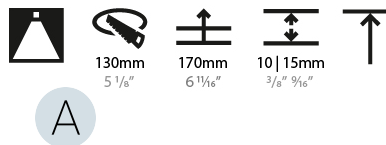

PHYSICAL

Shape: Round
Diameter (mm): 139
Diameter (in): 5 1/2
Height (mm): 151
Height (in): 5 15/16
Ceiling Thickness (mm): 10 / 12.5 / 15
Ceiling Thickness (in): 3/8 or 1/2 or 9/16
Min. Recessing Depth (mm): 170
Min. Recessing Depth (in): 6 11/16
Light Distribution: Downlight
Weight (kg): 0.946
Weight (lbs): 2.09
Fixture Finish: SSR / BKV / CWI / CRY / HAB / LAG / UFT / ITA / RUA / RUR / MIC / FTG / MYG / TWT / LOD / PUS / FRO / FUP / KIA / POP / BLS / SPG / MEY / GOH / GUM / CHC / COM / ABZ / JAG / OBR / MOS / ROR
Fixture Material: Aluminum Die Cast
Cut-out Measurements: 130mm / 5 1/8"

ELECTRICAL

Lamp Type: LED (Zhaga Standard)
Input Wattage (W): 13.2 / 16.5
Total Output Wattage (W): 12 / 14
Dimming: Tri-Mode (Non-Dimming and Phase Dimming (120Vac only) and 0-10V Dimming)
Driver Included: No
Driver Location: Recessed Housing
Driver Type: Constant Current - Universal
Driver Class: Class 2
Housing: See components
Input Voltage (V): 120 - 277
Constant Current (MA): 350

LED

Number of LEDs: 1
Color Temperature (°K): 2700 / 3000 / 3500 / 4000
Max. Delivered Lumen (lm): 810 / 900 / 970 / 990
Nominal Lumen (lm): 960 / 1070 / 1156 / 1180
CRI: >90 CRI
Efficiency (%): 0.905
Lamp Life (hrs): 50000

OPTICAL

Reflector: 10

RATINGS AND CERTIFICATIONS

Certified By: Certified for North American Standards
IP rating: IP54