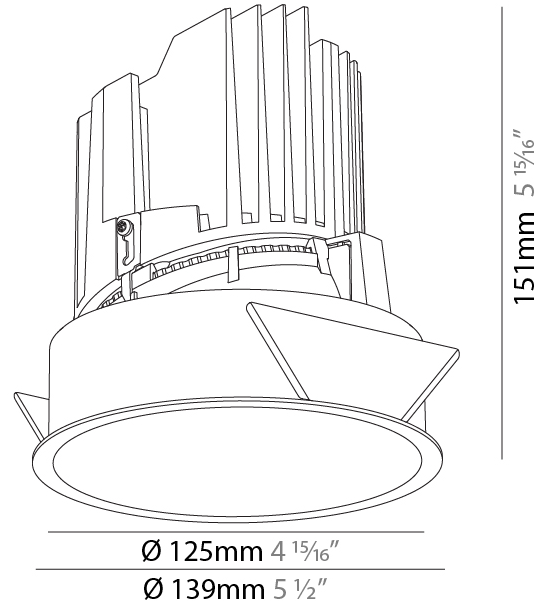

PHYSICAL

Shape: Round
Diameter (mm): 139
Diameter (in): 5 1/2
Height (mm): 151
Height (in): 5 15/16
Ceiling Thickness (mm): 10 / 12.5 / 15
Ceiling Thickness (in): 3/8 or 1/2 or 9/16
Min. Recessing Depth (mm): 170
Min. Recessing Depth (in): 6 11/16
Light Distribution: Downlight
Weight (kg): 0.946
Weight (lbs): 2.09
Fixture Finish: SSR / BKV / CWI / CRY / HAB / LAG / UFT / ITA / RUA / RUR / MIC / FTG / MYG / TWT / LOD / PUS / FRO / FUP / KIA / POP / BLS / SPG / MEY / GOH / GUM / CHC / COM / ABZ / JAG / OBR / MOS / ROR
Fixture Material: Aluminum Die Cast
Cut-out Measurements: 130mm / 5 1/8"

ELECTRICAL

Lamp Type: LED (Zhaga Standard)
Input Wattage (W): 13.2 / 16.5
Total Output Wattage (W): 12 / 14
Dimming: Tri-Mode (Non-Dimming and Phase Dimming (120Vac only) and 0-10V Dimming)
Driver Included: No
Driver Location: Recessed Housing
Driver Type: Constant Current - Universal
Driver Class: Class 2
Housing: See components
Input Voltage (V): 120 - 277
Constant Current (MA): 350

LED

Number of LEDs: 1
Color Temperature (°K): 2700 / 3000 / 3500 / 4000
Max. Delivered Lumen (lm): 810 / 900 / 970 / 990
Nominal Lumen (lm): 960 / 1070 / 1156 / 1180
CRI: >90 CRI
Efficiency (%): 0.905
Lamp Life (hrs): 50000

OPTICAL

Reflector: 10

RATINGS AND CERTIFICATIONS

Certified By: Certified for North American Standards
IP rating: IP54