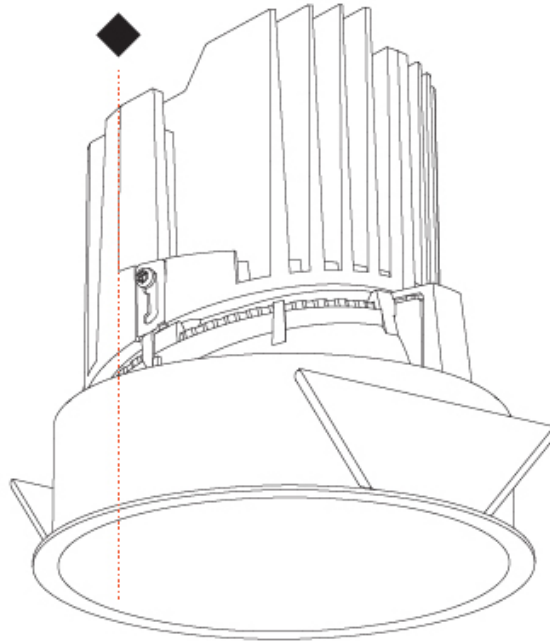

BIONIQ ROUND DEEP RECESSED

A35278-

PROJECT

TYPE

SPECIFIER

QUANTITY

DATE